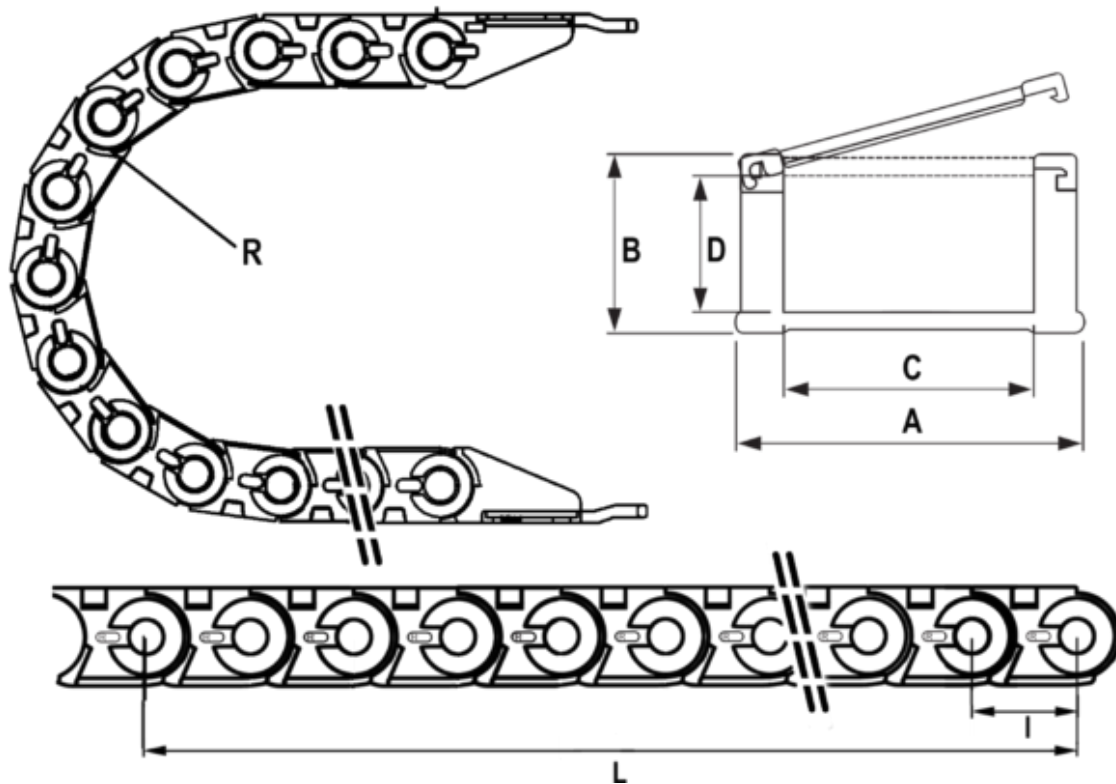

Data Sheet

Article number: 18CPS03025R038

Description: Cable chain, CPS MINI
Type CPS030.25.R38-990L (33 LK)

Measures

Full length	= 990mm
Inside Height	= 19
Inside Width	= 25
Link Length(Pitch)	= 30
Outside Height	= 26
Outside Width	= 39
Radius	= 038